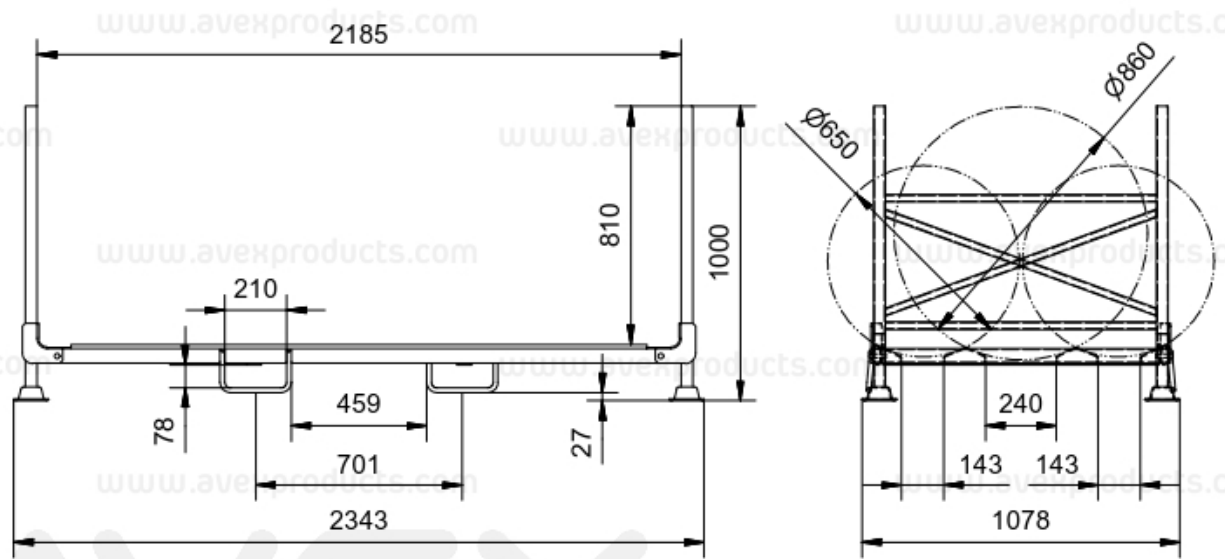

PALLET S-LINE 4 SUV

/ FOR TYRE STORAGE

Outside dimensions	2343 x 1078 x 1000 mm
Max. load capacity	300 kg
Stackability (rack with tyres)	7
Stackability (collapsible)	20
Number of tyres in pallet	-
Surface treatment	powder paint
Additional equipment	-
120m3 truck	210 pcs