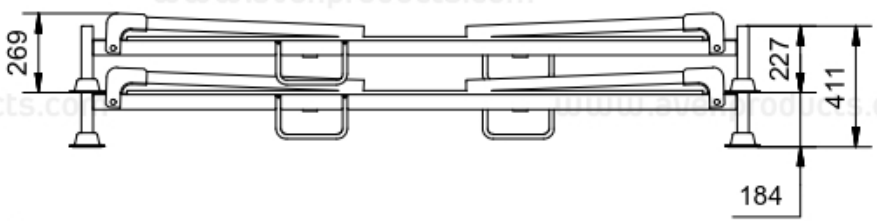

PALLET S-LINE 4 SUV

/ FOR TYRE STORAGE

Outside dimensions	2343 x 1078 x 1000 mm
Max. load capacity	300 kg
Stackability (rack with tyres)	7
Stackability (collapsible)	20
Number of tyres in pallet	-
Surface treatment	powder paint
Additional equipment	-
120m3 truck	210 pcs