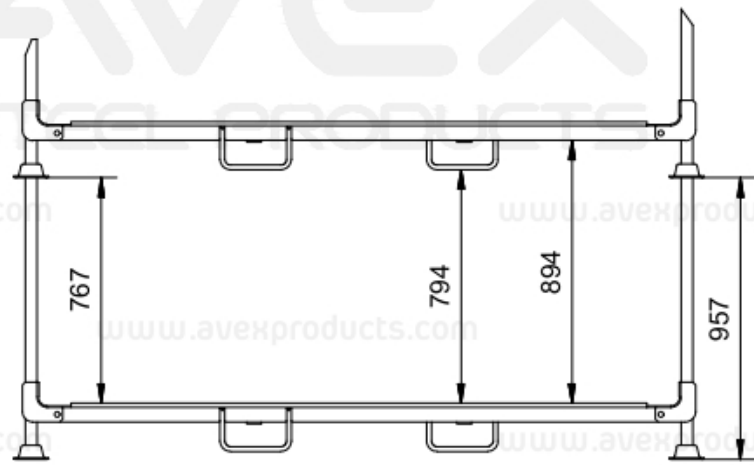

PALLET S-LINE 4 SUV

/ FOR TYRE STORAGE

Outside dimensions	2343 x 1078 x 1000 mm
Max. load capacity	300 kg
Stackability (rack with tyres)	7
Stackability (collapsible)	20
Number of tyres in pallet	-
Surface treatment	powder paint
Additional equipment	-
120m3 truck	210 pcs