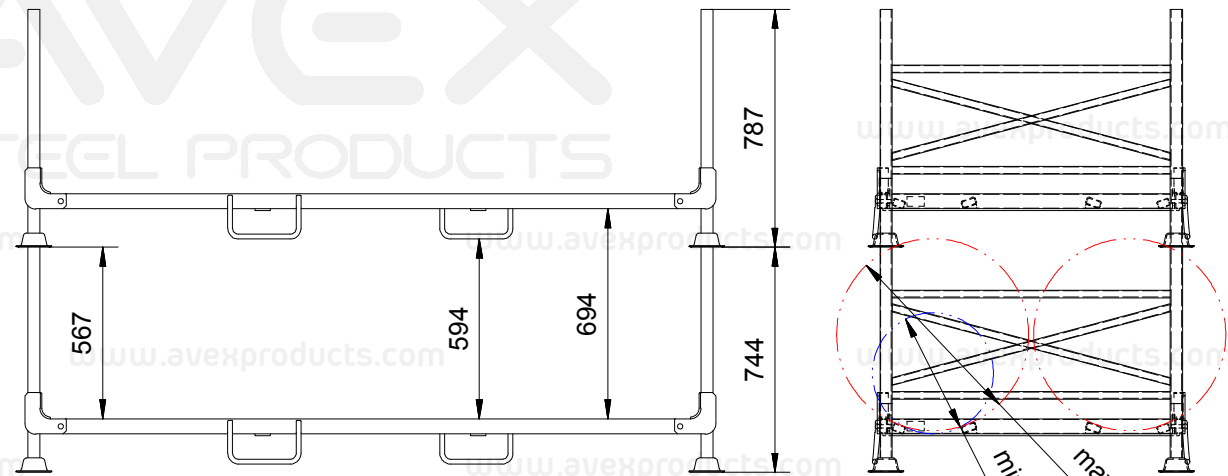

# PALLET S-LINE 4PASSENGER

/ FOR TYRE STORAGE

AVEX NR.: 003-S-000-00 RAL XXXX

Outside dimensions	2343 x 1078 x 787 mm
Weight	69 kg ± 10%
Max. load capacity	300 kg
Stackability (rack with tyres)	10
Stackability (collapsible)	32
Number of tyres in pallet	max. 28
Surface treatment	powder paint
Additional equipment	-
120m3 truck	210 pcs