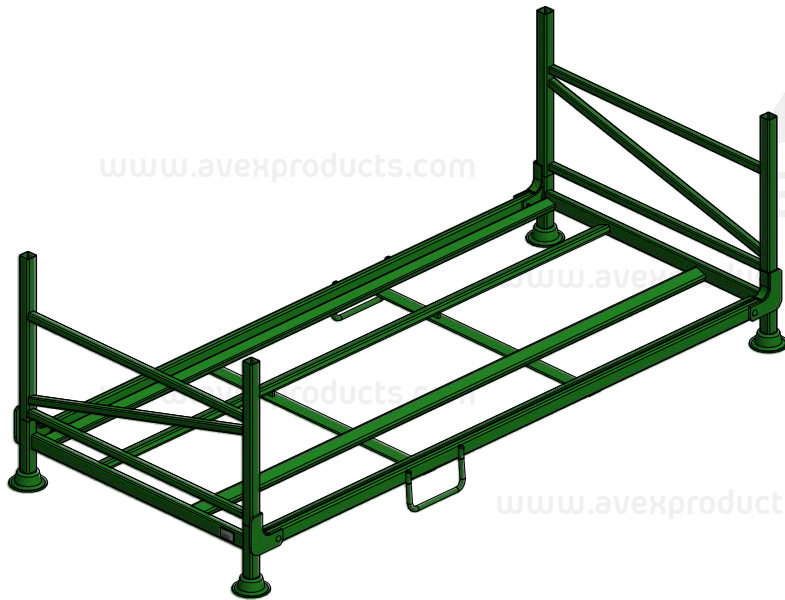

# PALLET S-LINE 4PASSENGER

/ FOR TYRE STORAGE

AVEX NR.: 003-S-000-00 RAL XXXX

Outside dimensions	2343 x 1078 x 787 mm
Weight	69 kg ± 10%
Max. load capacity	300 kg
Stackability (rack with tyres)	10
Stackability (collapsible)	32
Number of tyres in pallet	max. 28
Surface treatment	powder paint
Additional equipment	-
120m3 truck	210 pcs