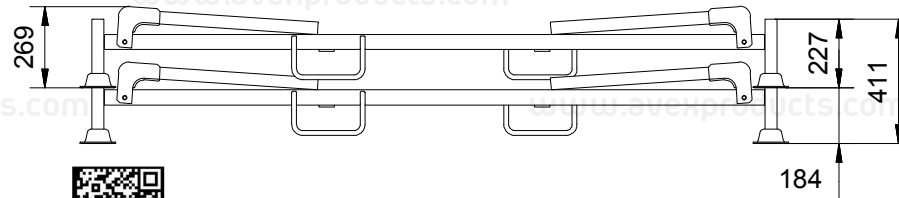

# PALLET S-LINE 4PASSENGER

/ FOR TYRE STORAGE

AVEX NR.: 003-S-000-00 RAL XXXX

Outside dimensions	2343 x 1078 x 787 mm
Weight	69 kg ± 10%
Max. load capacity	300 kg
Stackability (rack with tyres)	10
Stackability (collapsible)	32
Number of tyres in pallet	max. 28
Surface treatment	powder paint
Additional equipment	-
120m3 truck	210 pcs

This drawing is property of Avex Steel Products s.r.o. The copying, distribution and utilization of this document as well as the communication of its contents to others without expressed authorization is prohibited. Offenders will be held liable for the payment of damages.