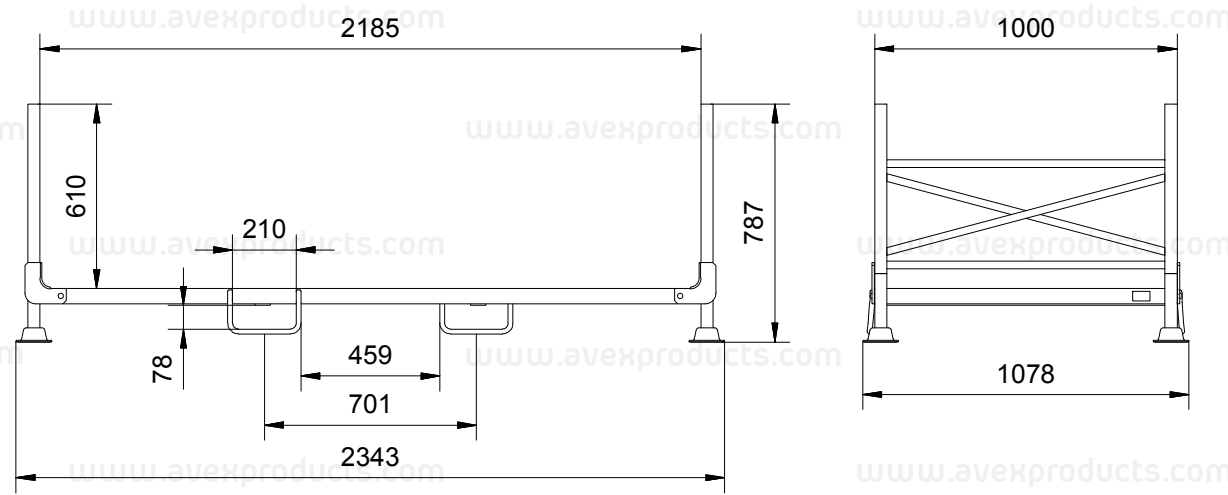

# PALLET S-LINE 4PASSENGER

/ FOR TYRE STORAGE

AVEX NR.: 003-S-000-00 RAL XXXX

Outside dimensions	2343 x 1078 x 787 mm
Weight	69 kg ± 10%
Max. load capacity	300 kg
Stackability (rack with tyres)	10
Stackability (collapsible)	32
Number of tyres in pallet	max. 28
Surface treatment	powder paint
Additional equipment	-
120m3 truck	210 pcs