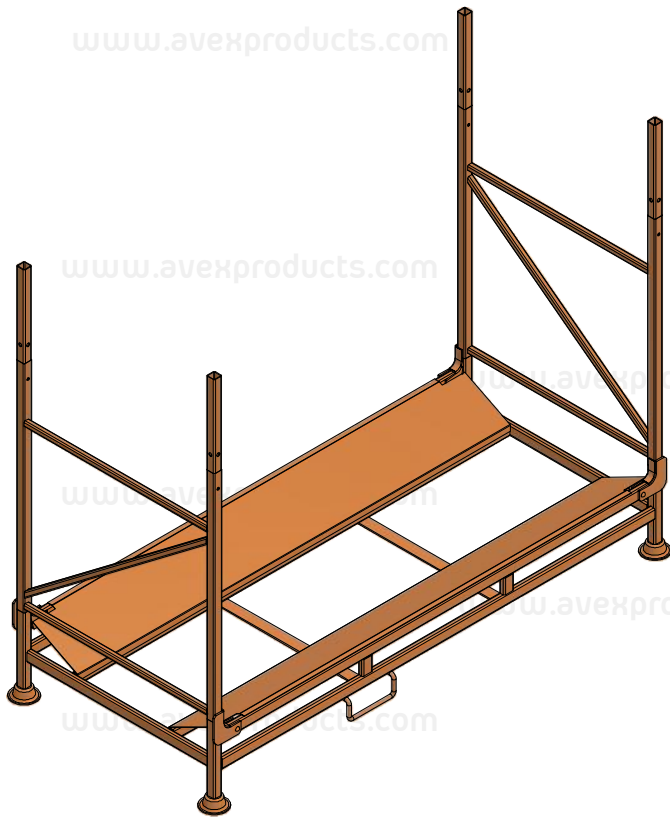

PALLET AT 011

/ FOR TYRE STORAGE

Outside dimensions	2343 x 1078 x 1880 mm
Weight	118 kg
Max. load capacity	550 kg
Stackability (rack with tyres)	3
Stackability (collapsible)	20
Number of tyres in pallet	-
Surface treatment	powder paint
Additional equipment	-
120m3 truck	112 pcs