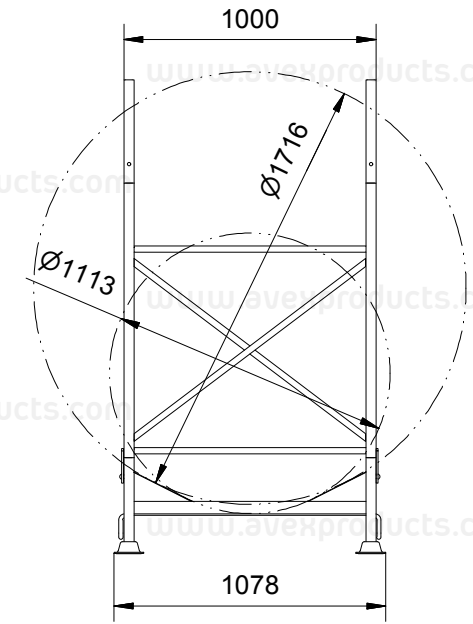

PALLET AT 011

/ FOR TYRE STORAGE

Outside dimensions	2343 x 1078 x 1880 mm
Weight	118 kg
Max. load capacity	550 kg
Stackability (rack with tyres)	3
Stackability (collapsible)	20
Number of tyres in pallet	-
Surface treatment	powder paint
Additional equipment	-
120m3 truck	112 pcs