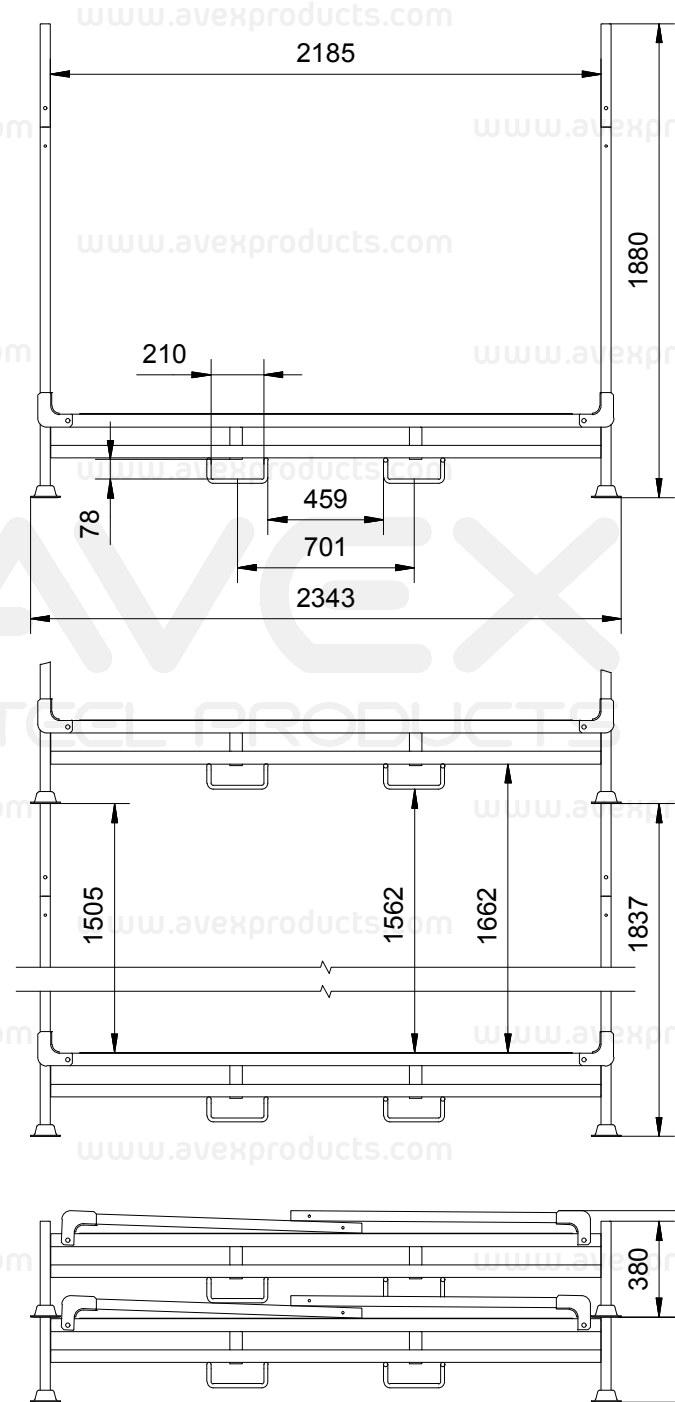

PALLET AT 011

/ FOR TYRE STORAGE

Outside dimensions	2343 x 1078 x 1880 mm
Weight	118 kg
Max. load capacity	550 kg
Stackability (rack with tyres)	3
Stackability (collapsible)	20
Number of tyres in pallet	-
Surface treatment	powder paint
Additional equipment	-
120m3 truck	112 pcs