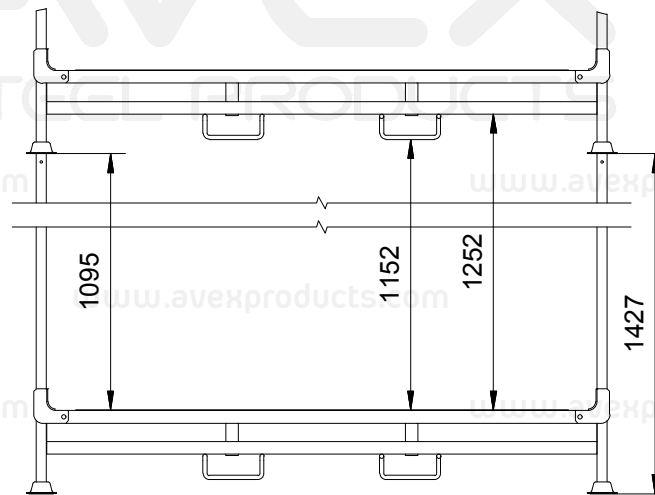

# PALLET AT 012

/ FOR TYRE STORAGE

Outside dimensions	2343 x 1078 x 1470 mm
Weight	115 kg
Max. load capacity	550 kg
Stackability (rack with tyres)	4 (LC 550kg), 5 (LC 370kg)
Stackability (collapsible)	20
Number of tyres in pallet	6
Surface treatment	powder paint
Additional equipment	-
120m3 truck	- pcs