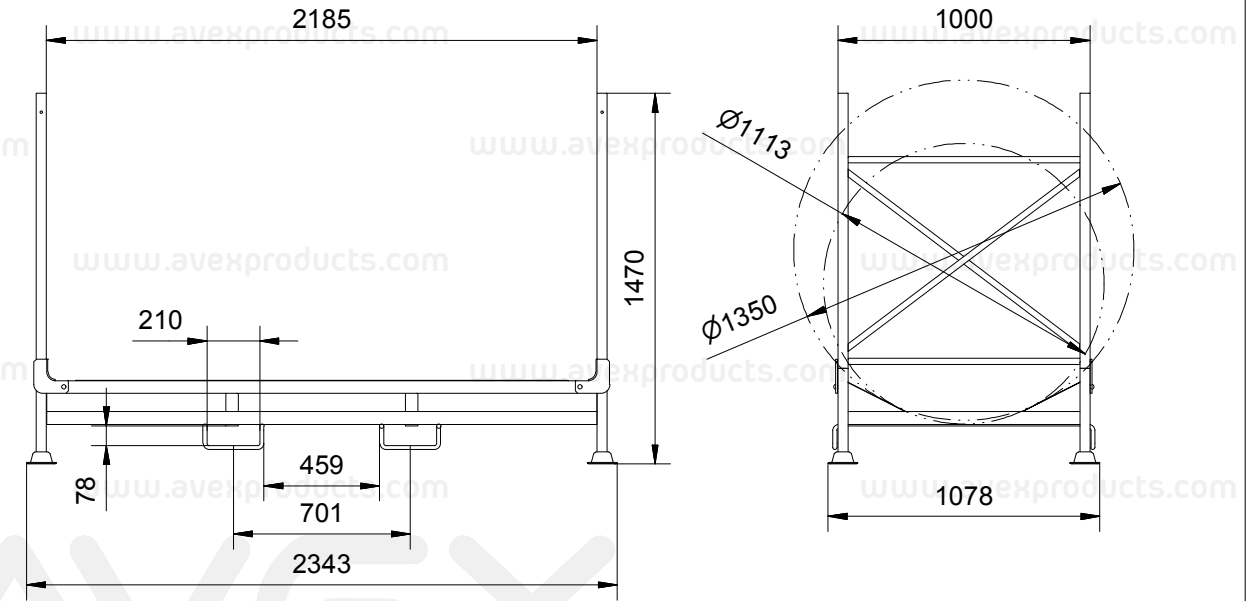

# PALLET AT 012

/ FOR TYRE STORAGE

Outside dimensions	2343 x 1078 x 1470 mm
Weight	115 kg
Max. load capacity	550 kg
Stackability (rack with tyres)	4 (LC 550kg), 5 (LC 370kg)
Stackability (collapsible)	20
Number of tyres in pallet	6
Surface treatment	powder paint
Additional equipment	-
120m3 truck	- pcs