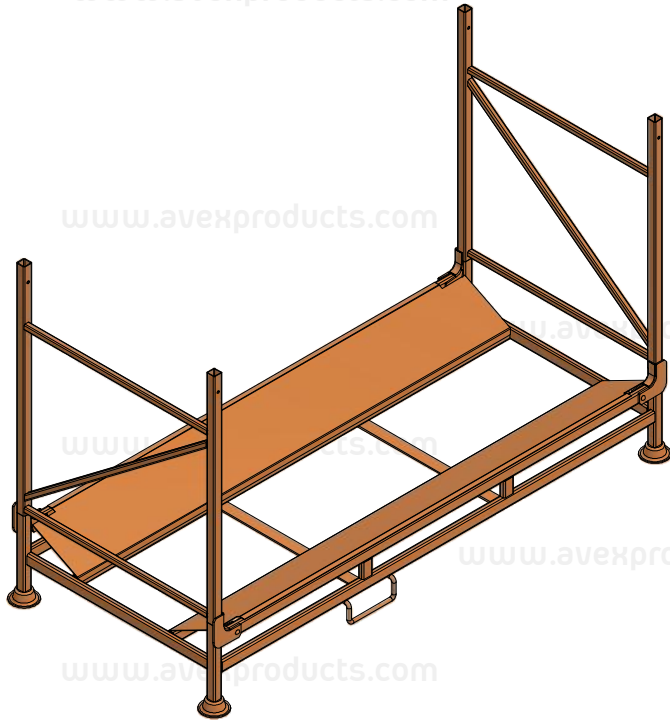

# PALLET AT 012

/ FOR TYRE STORAGE

Outside dimensions	2343 x 1078 x 1470 mm
Weight	115 kg
Max. load capacity	550 kg
Stackability (rack with tyres)	4 (LC 550kg), 5 (LC 370kg)
Stackability (collapsible)	20
Number of tyres in pallet	6
Surface treatment	powder paint
Additional equipment	-
120m3 truck	- pcs