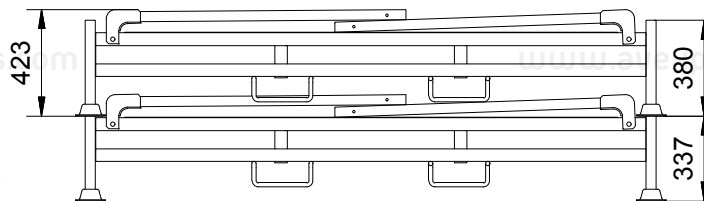

# PALLET AT 012

/ FOR TYRE STORAGE

Outside dimensions	2343 x 1078 x 1470 mm
Weight	115 kg
Max. load capacity	550 kg
Stackability (rack with tyres)	4 (LC 550kg), 5 (LC 370kg)
Stackability (collapsible)	20
Number of tyres in pallet	6
Surface treatment	powder paint
Additional equipment	-
120m3 truck	- pcs