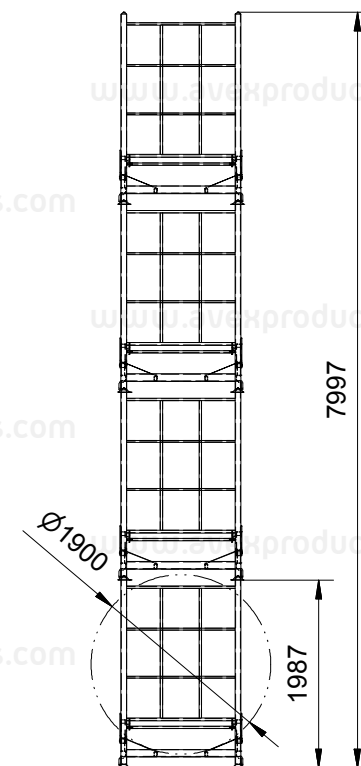

# PALLET AT 83938

/ FOR TYRE STORAGE

Outside dimensions	2350 x 1330 x 2035 mm
Weight	178 kg
Max. load capacity	650 kg
Stackability (rack with tyres)	4
Stackability (collapsible)	20
Surface treatment	powder paint
Additional equipment	