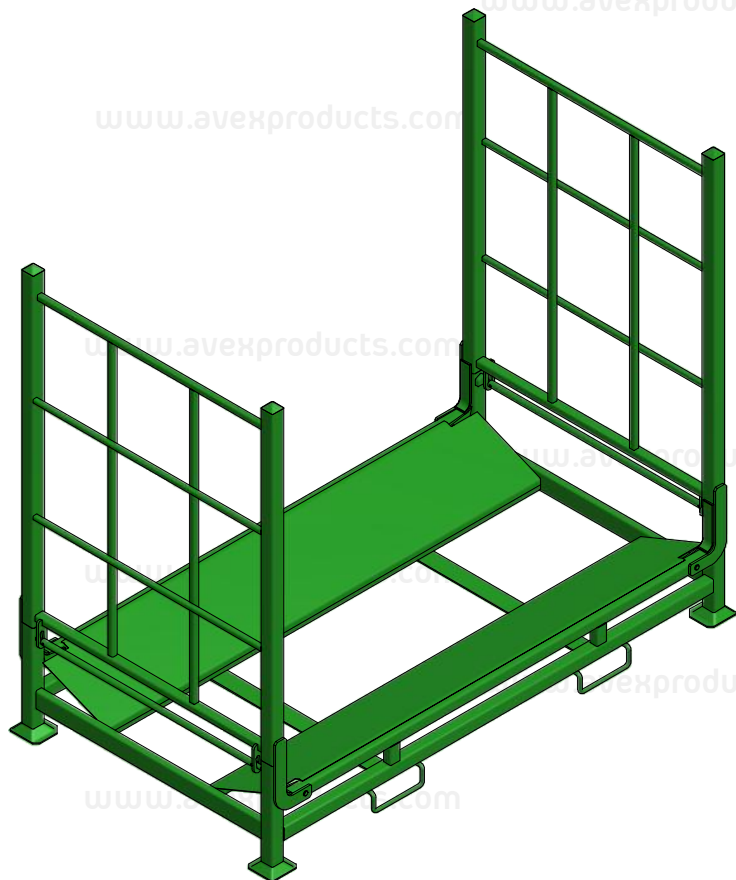

# PALLET AT 83938

/ FOR TYRE STORAGE

Outside dimensions	2350 x 1330 x 2035 mm
Weight	178 kg
Max. load capacity	650 kg
Stackability (rack with tyres)	4
Stackability (collapsible)	20
Surface treatment	powder paint
Additional equipment	