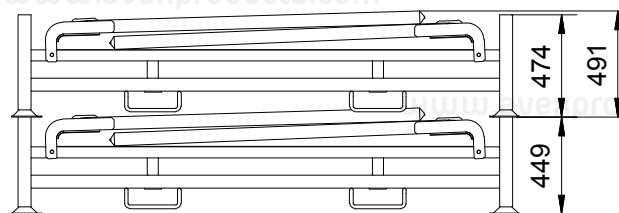

# PALLET AT 83938

/ FOR TYRE STORAGE

Outside dimensions	2350 x 1330 x 2035 mm
Weight	178 kg
Max. load capacity	650 kg
Stackability (rack with tyres)	4
Stackability (collapsible)	20
Surface treatment	powder paint
Additional equipment	