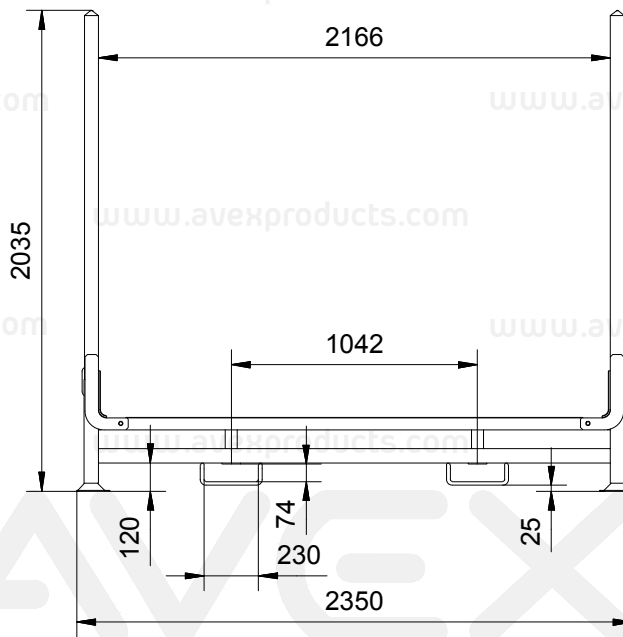

# PALLET AT 83938

/ FOR TYRE STORAGE

Outside dimensions	2350 x 1330 x 2035 mm
Weight	178 kg
Max. load capacity	650 kg
Stackability (rack with tyres)	4
Stackability (collapsible)	20
Surface treatment	powder paint
Additional equipment	