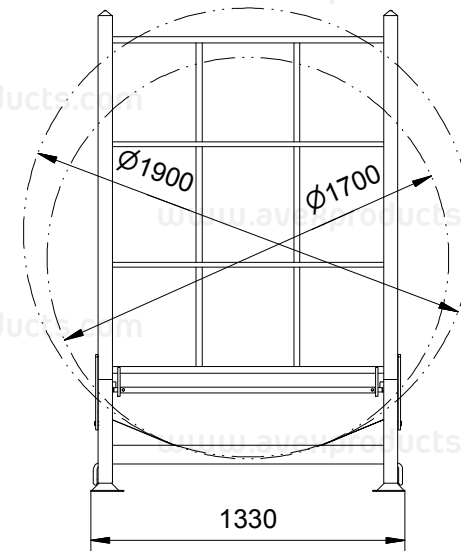

# PALLET AT 83938

/ FOR TYRE STORAGE

Outside dimensions	2350 x 1330 x 2035 mm
Weight	178 kg
Max. load capacity	650 kg
Stackability (rack with tyres)	4
Stackability (collapsible)	20
Surface treatment	powder paint
Additional equipment	