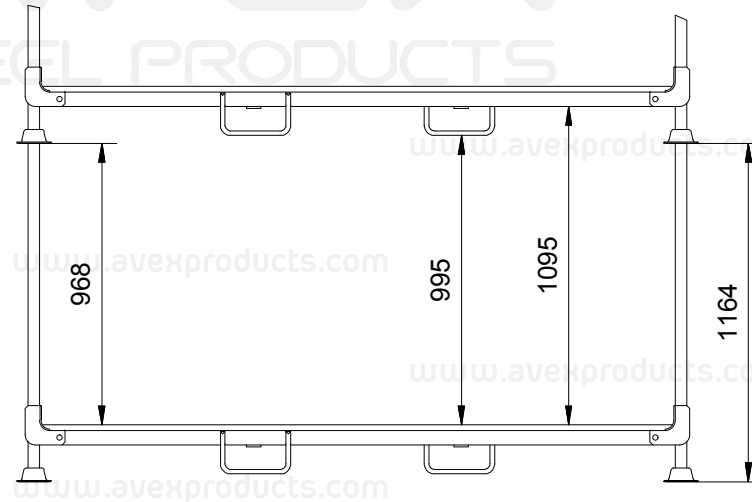

PALLET AT 005

/ FOR TYRE STORAGE

Outside dimensions	2343 x 1078 x 1207 mm
Weight	80 kg
Max. load capacity	550 kg
Stackability (rack with tyres)	7
Stackability (collapsible)	32
Number of tyres in pallet	max. 6
Surface treatment	powder paint
Additional equipment	-
120m3 truck	210 pcs