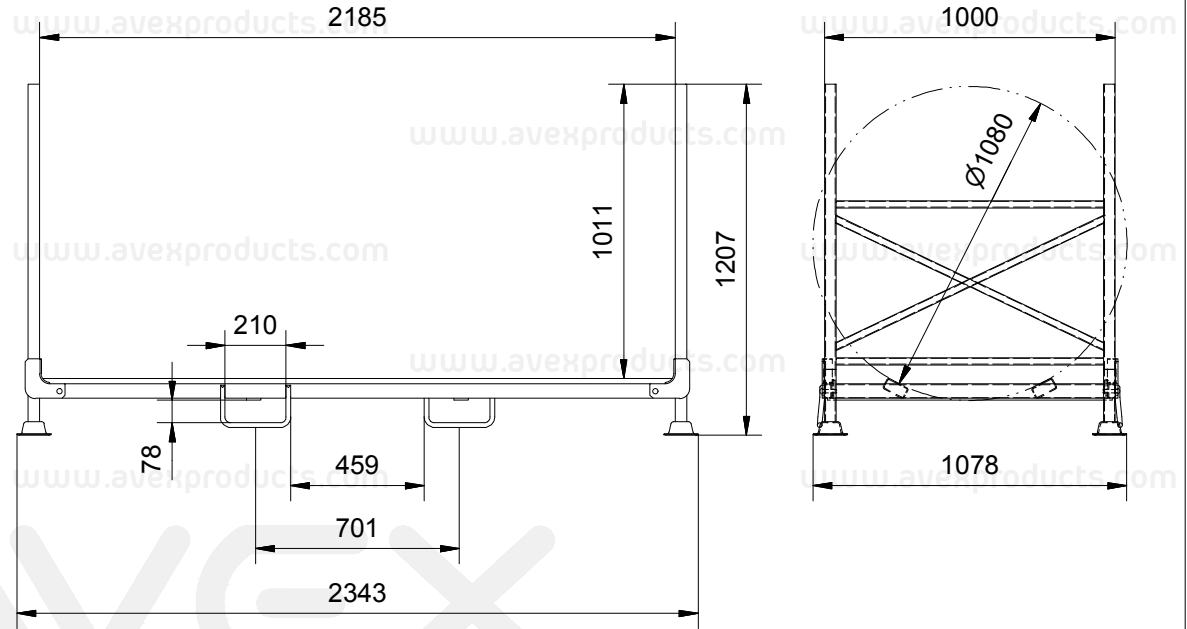

PALLET AT 005

/ FOR TYRE STORAGE

Outside dimensions	2343 x 1078 x 1207 mm
Weight	80 kg
Max. load capacity	550 kg
Stackability (rack with tyres)	7
Stackability (collapsible)	32
Number of tyres in pallet	max. 6
Surface treatment	powder paint
Additional equipment	-
120m3 truck	210 pcs