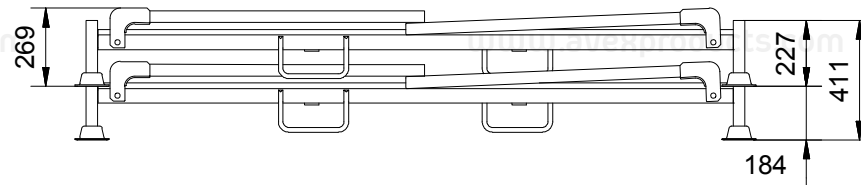

PALLET AT 005

/ FOR TYRE STORAGE

Outside dimensions	2343 x 1078 x 1207 mm
Weight	80 kg
Max. load capacity	550 kg
Stackability (rack with tyres)	7
Stackability (collapsible)	32
Number of tyres in pallet	max. 6
Surface treatment	powder paint
Additional equipment	-
120m3 truck	210 pcs