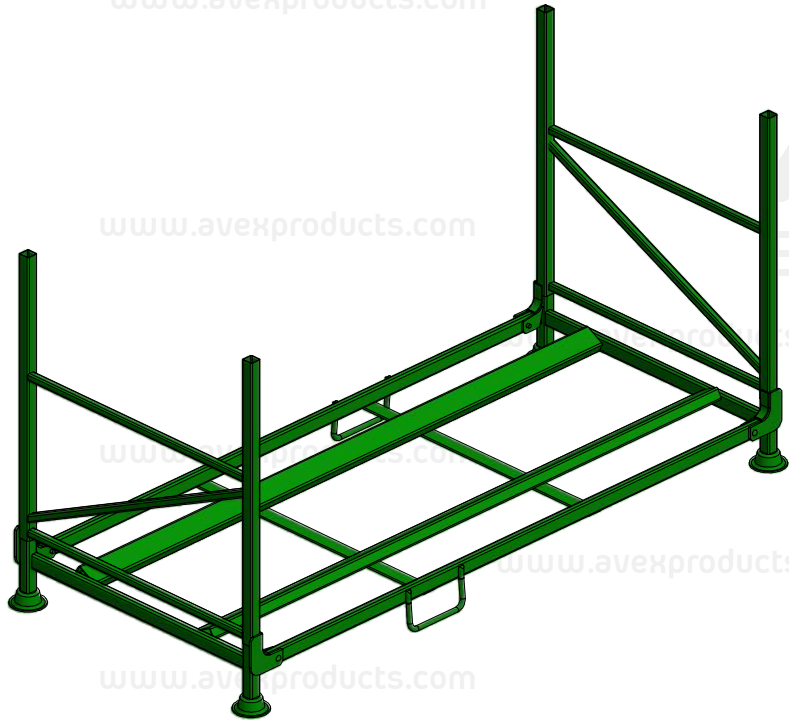

PALLET AT 005

/ FOR TYRE STORAGE

Outside dimensions	2343 x 1078 x 1207 mm
Weight	80 kg
Max. load capacity	550 kg
Stackability (rack with tyres)	7
Stackability (collapsible)	32
Number of tyres in pallet	max. 6
Surface treatment	powder paint
Additional equipment	-
120m3 truck	210 pcs