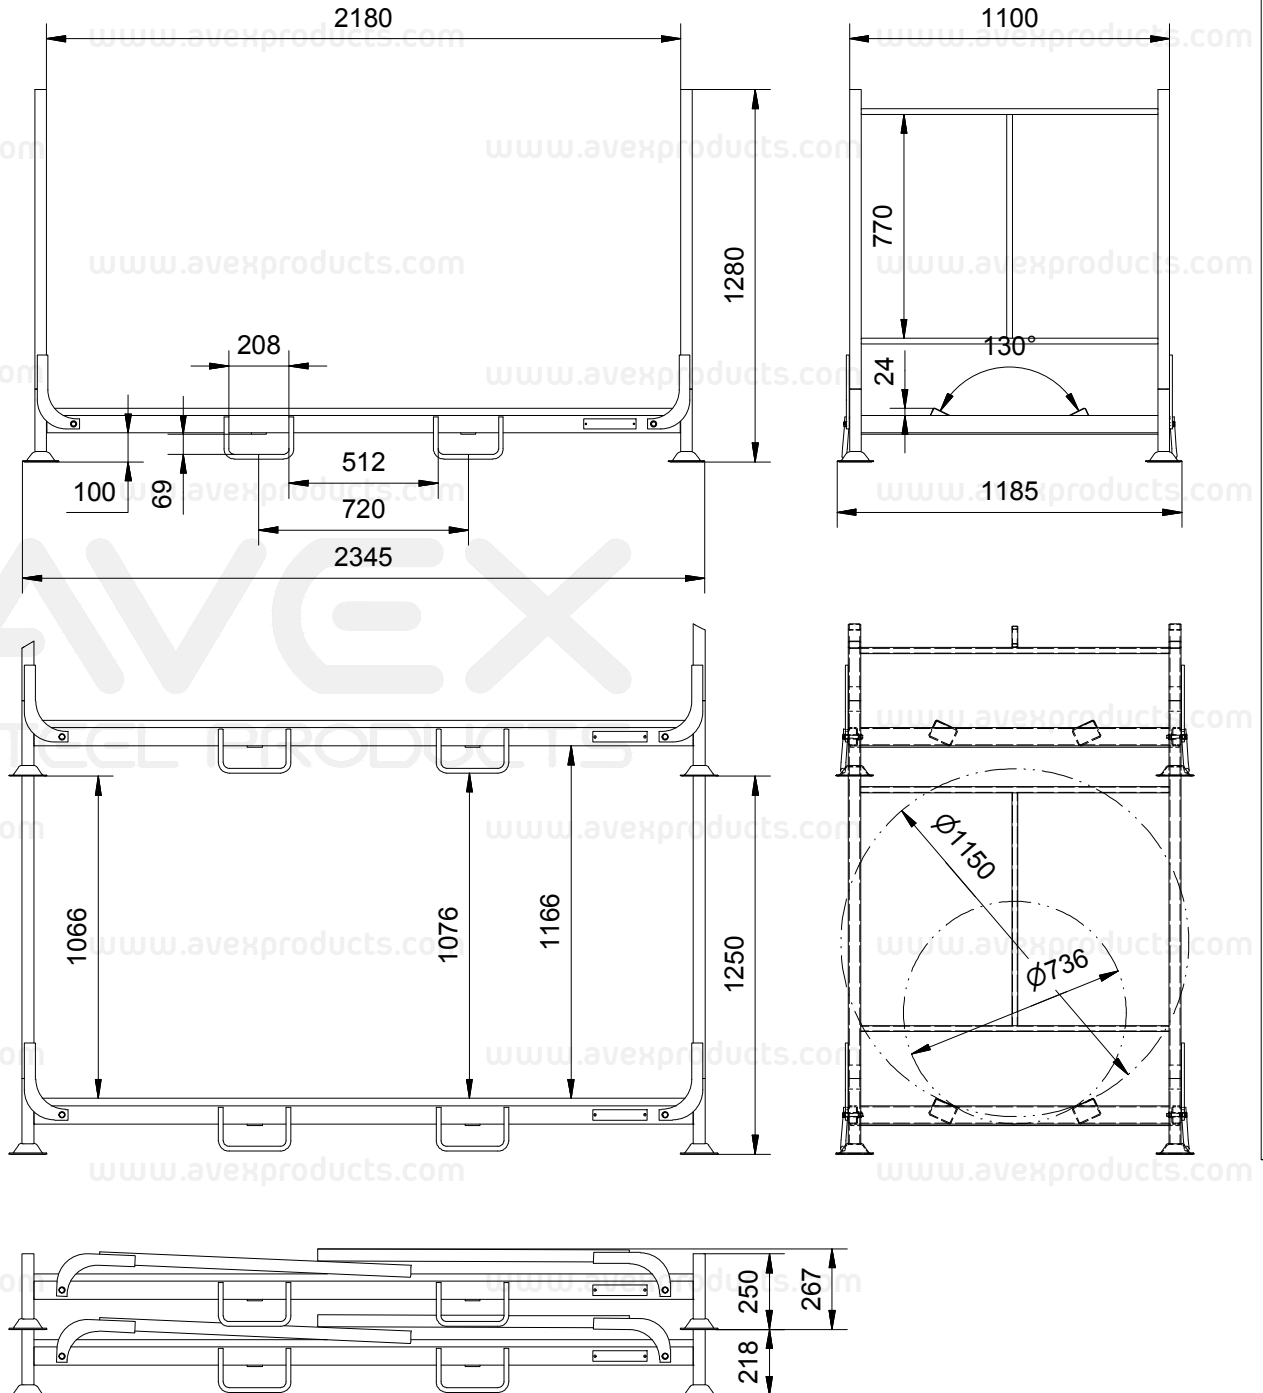

PALLET AT 21140

/ FOR TYRE STORAGE

TBR rack version 2012

Outside dimensions	2345 x 1185 x 1280 mm
Weight	87 kg
Max. load capacity	550 kg
Stackability (rack with tyres)	7
Stackability (collapsible)	20
Number of tyres in pallet	10
Surface treatment	powder paint
Additional equipment	-
120m3 truck	