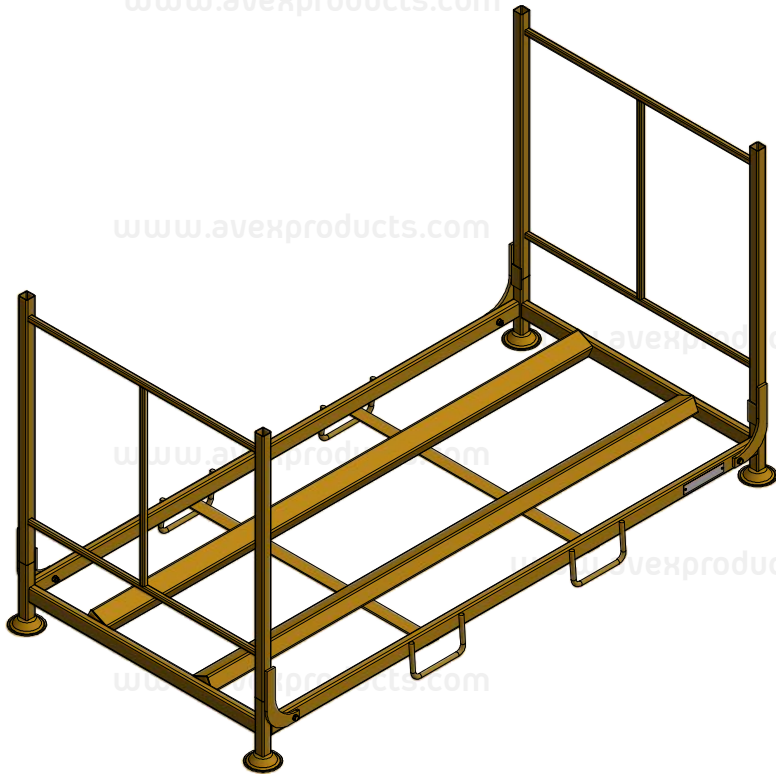

PALLET AT 21140

/ FOR TYRE STORAGE

TBR rack version 2012

Outside dimensions	2345 x 1185 x 1280 mm
Weight	87 kg
Max. load capacity	550 kg
Stackability (rack with tyres)	7
Stackability (collapsible)	20
Number of tyres in pallet	10
Surface treatment	powder paint
Additional equipment	-
120m3 truck	