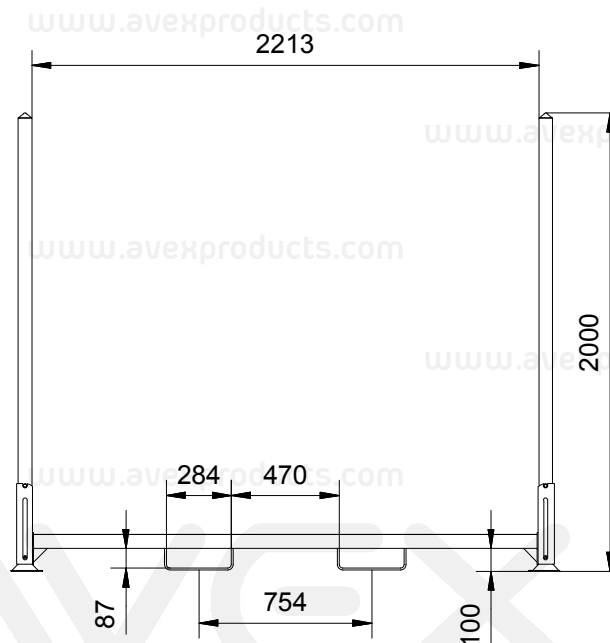

# PALLET NEO 20LE

/ FOR TYRE STORAGE

AVEX NR.: ASP187T01

Outside dimensions	2395 x 1250 x 2000 mm
Weight	128 kg
Max. load capacity	1000 kg
Stackability (rack with tyres)	4
Stackability (collapsible)	20
Surface treatment	powder painting RAL
Additional equipment	chain