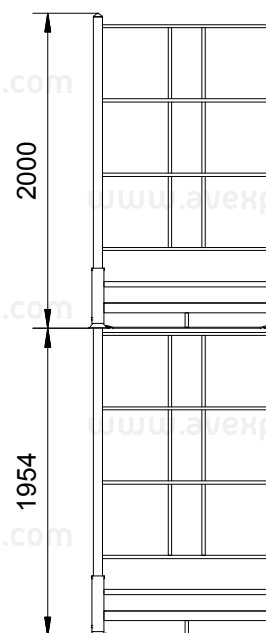

# PALLET NEO 20LE

/ FOR TYRE STORAGE

AVEX NR.: ASP187T01

Outside dimensions	2395 x 1250 x 2000 mm
Weight	128 kg
Max. load capacity	1000 kg
Stackability (rack with tyres)	4
Stackability (collapsible)	20
Surface treatment	powder painting RAL
Additional equipment	chain