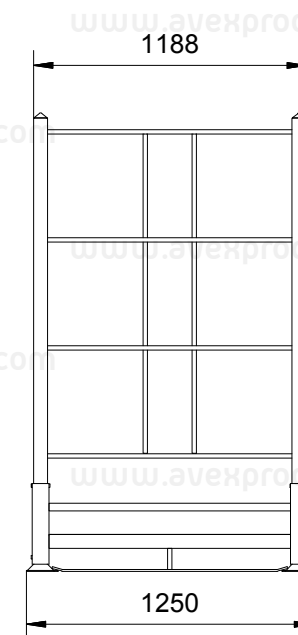

# PALLET NEO 20LE

/ FOR TYRE STORAGE

AVEX NR.: ASP187T01

Outside dimensions	2395 x 1250 x 2000 mm
Weight	128 kg
Max. load capacity	1000 kg
Stackability (rack with tyres)	4
Stackability (collapsible)	20
Surface treatment	powder painting RAL
Additional equipment	chain