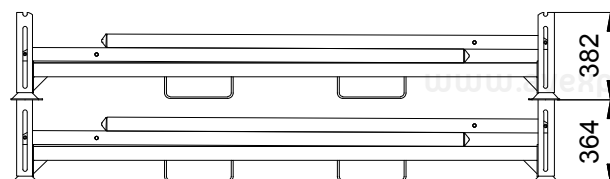

# PALLET NEO 20LE

/ FOR TYRE STORAGE

AVEX NR.: ASP187T01

Outside dimensions	2395 x 1250 x 2000 mm
Weight	128 kg
Max. load capacity	1000 kg
Stackability (rack with tyres)	4
Stackability (collapsible)	20
Surface treatment	powder painting RAL
Additional equipment	chain