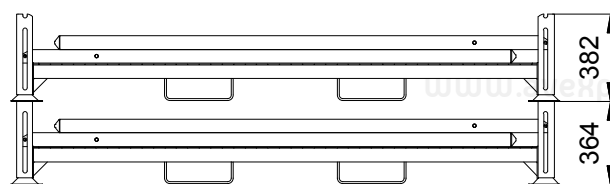

PALLET NEO 22LW

/ FOR TYRE STORAGE

AVEX NR.: ASP 187T20

Outside dimensions	2395 x 1250 x 2205 mm
Weight	122 kg
Max. load capacity	1000 kg
Stackability (rack with tyres)	4
Stackability (collapsible)	20
Surface treatment	powder painting RAL
Additional equipment	chain