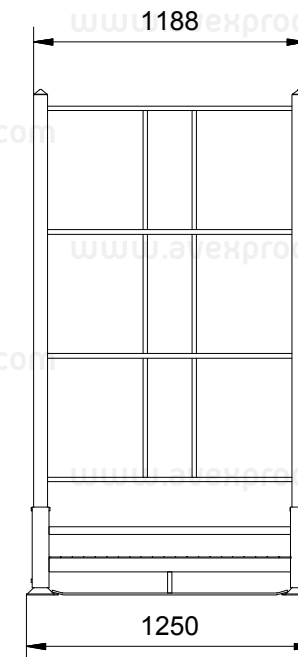

PALLET NEO 22LW

/ FOR TYRE STORAGE

AVEX NR.: ASP 187T20

Outside dimensions	2395 x 1250 x 2205 mm
Weight	122 kg
Max. load capacity	1000 kg
Stackability (rack with tyres)	4
Stackability (collapsible)	20
Surface treatment	powder painting RAL
Additional equipment	chain