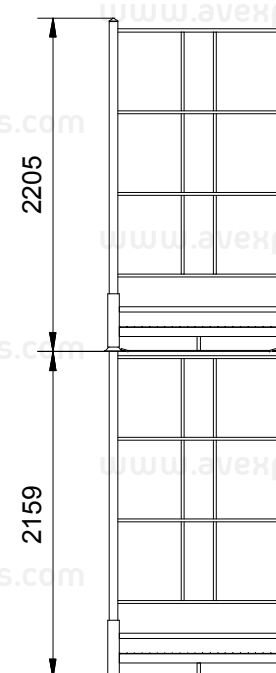

PALLET NEO 22LW

/ FOR TYRE STORAGE

AVEX NR.: ASP 187T20

Outside dimensions	2395 x 1250 x 2205 mm
Weight	122 kg
Max. load capacity	1000 kg
Stackability (rack with tyres)	4
Stackability (collapsible)	20
Surface treatment	powder painting RAL
Additional equipment	chain