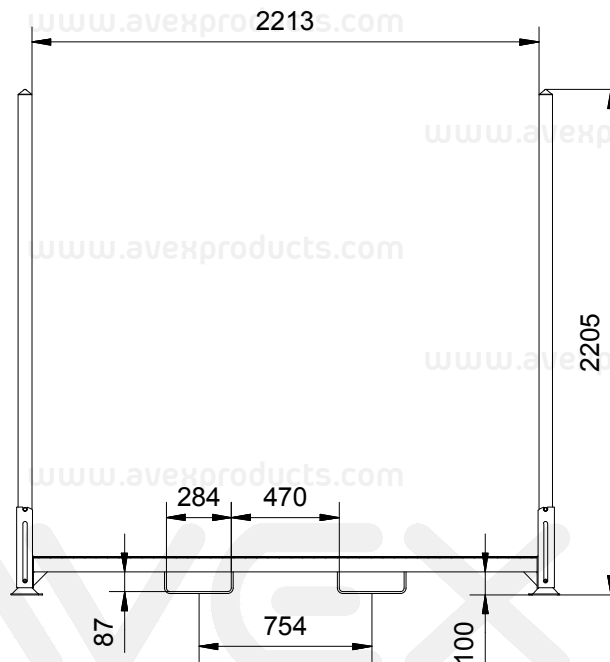

PALLET NEO 22LW

/ FOR TYRE STORAGE

AVEX NR.: ASP 187T20

Outside dimensions	2395 x 1250 x 2205 mm
Weight	122 kg
Max. load capacity	1000 kg
Stackability (rack with tyres)	4
Stackability (collapsible)	20
Surface treatment	powder painting RAL
Additional equipment	chain