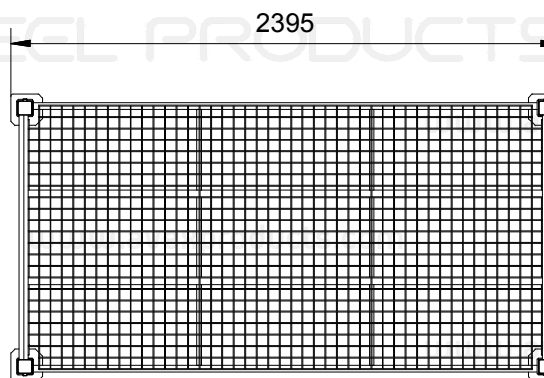

PALLET NEO 22LW

/ FOR TYRE STORAGE

AVEX NR.: ASP 187T20

Outside dimensions	2395 x 1250 x 2205 mm
Weight	122 kg
Max. load capacity	1000 kg
Stackability (rack with tyres)	4
Stackability (collapsible)	20
Surface treatment	powder painting RAL
Additional equipment	chain