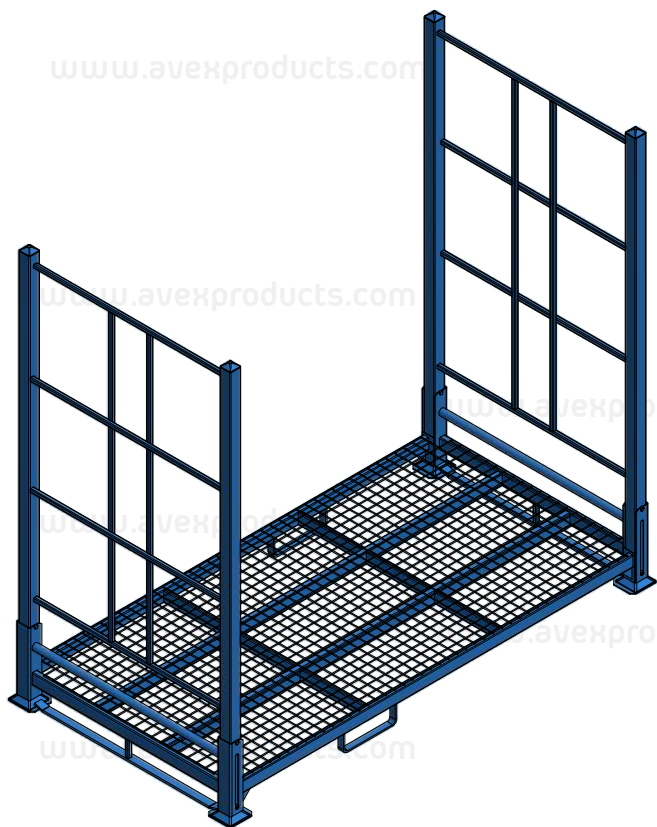

PALLET NEO 22LW

/ FOR TYRE STORAGE

AVEX NR.: ASP 187T20

Outside dimensions	2395 x 1250 x 2205 mm
Weight	122 kg
Max. load capacity	1000 kg
Stackability (rack with tyres)	4
Stackability (collapsible)	20
Surface treatment	powder painting RAL
Additional equipment	chain