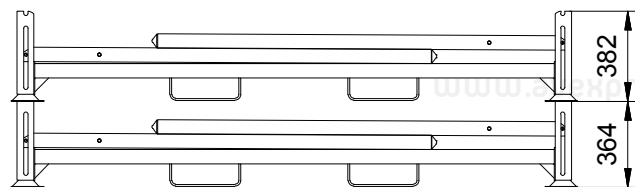

# PALLET NEO 18LE

/ FOR TYRE STORAGE

AVEX NR.: ASP187T02

Outside dimensions	2395 x 1250 x 1800 mm
Weight	121 kg
Max. load capacity	1000 kg
Stackability (rack with tyres)	5
Stackability (collapsible)	20
Surface treatment	powder painting RAL
Additional equipment	chain