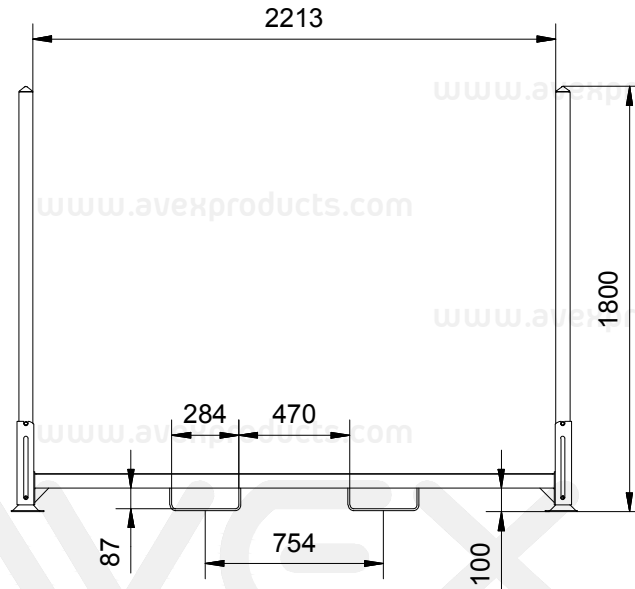

# PALLET NEO 18LE

/ FOR TYRE STORAGE

AVEX NR.: ASP187T02

Outside dimensions	2395 x 1250 x 1800 mm
Weight	121 kg
Max. load capacity	1000 kg
Stackability (rack with tyres)	5
Stackability (collapsible)	20
Surface treatment	powder painting RAL
Additional equipment	chain