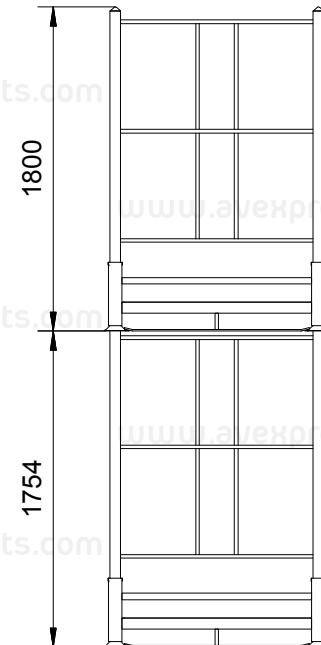

# PALLET NEO 18LE

/ FOR TYRE STORAGE

AVEX NR.: ASP187T02

Outside dimensions	2395 x 1250 x 1800 mm
Weight	121 kg
Max. load capacity	1000 kg
Stackability (rack with tyres)	5
Stackability (collapsible)	20
Surface treatment	powder painting RAL
Additional equipment	chain