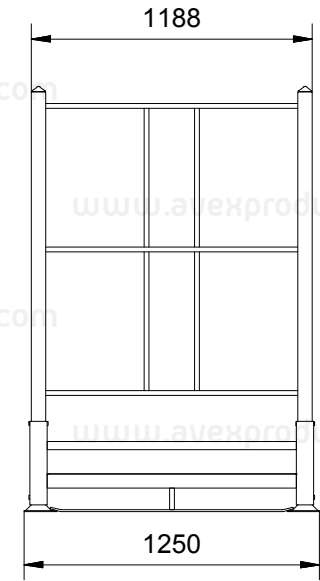

# PALLET NEO 18LE

/ FOR TYRE STORAGE

AVEX NR.: ASP187T02

Outside dimensions	2395 x 1250 x 1800 mm
Weight	121 kg
Max. load capacity	1000 kg
Stackability (rack with tyres)	5
Stackability (collapsible)	20
Surface treatment	powder painting RAL
Additional equipment	chain