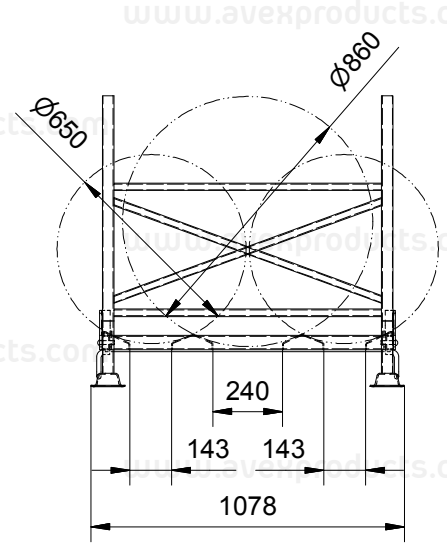

PALLET AT 007

/ FOR TYRE STORAGE

Outside dimensions	2343 x 1078 x 1000 mm
Weight	86 kg
Max. load capacity	300 kg
Stackability (rack with tyres)	7
Stackability (collapsible)	20
Number of tyres in pallet	-
Surface treatment	powder paint
Additional equipment	-
120m3 truck	- pcs