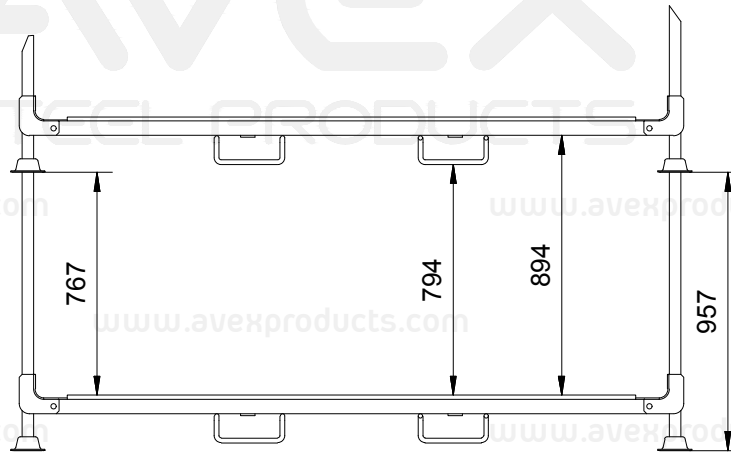

PALLET AT 007

/ FOR TYRE STORAGE

Outside dimensions	2343 x 1078 x 1000 mm
Weight	86 kg
Max. load capacity	300 kg
Stackability (rack with tyres)	7
Stackability (collapsible)	20
Number of tyres in pallet	-
Surface treatment	powder paint
Additional equipment	-
120m3 truck	- pcs