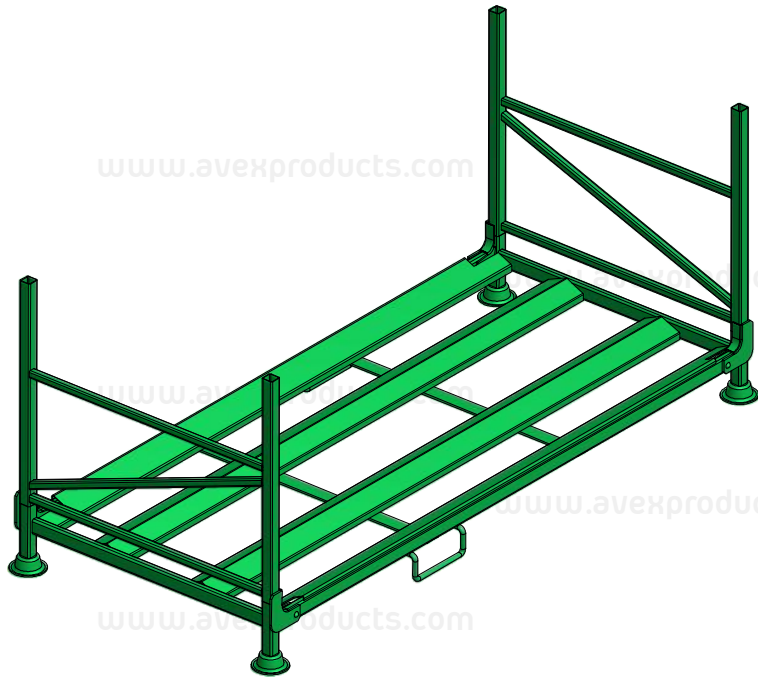

PALLET AT 007

/ FOR TYRE STORAGE

Outside dimensions	2343 x 1078 x 1000 mm
Weight	86 kg
Max. load capacity	300 kg
Stackability (rack with tyres)	7
Stackability (collapsible)	20
Number of tyres in pallet	-
Surface treatment	powder paint
Additional equipment	-
120m3 truck	- pcs