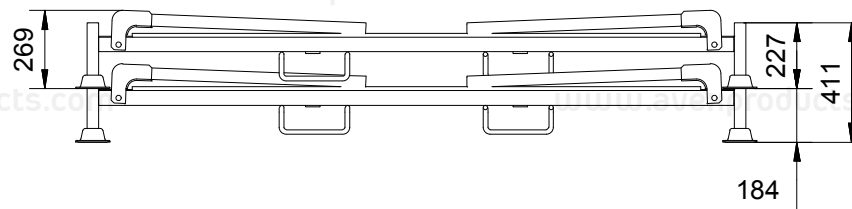

PALLET AT 007

/ FOR TYRE STORAGE

Outside dimensions	2343 x 1078 x 1000 mm
Weight	86 kg
Max. load capacity	300 kg
Stackability (rack with tyres)	7
Stackability (collapsible)	20
Number of tyres in pallet	-
Surface treatment	powder paint
Additional equipment	-
120m3 truck	- pcs