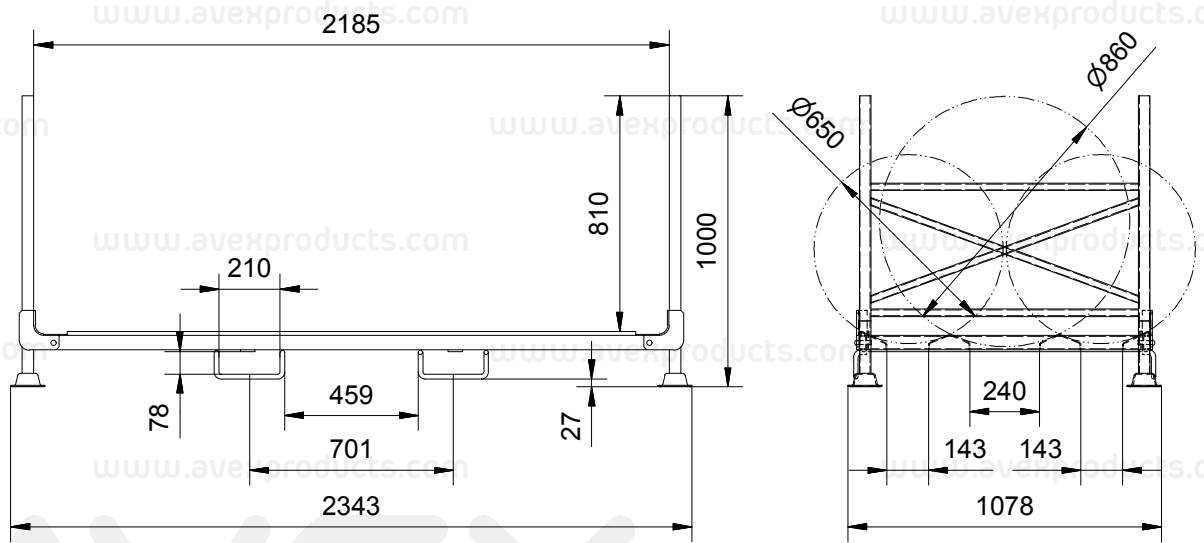

PALLET AT 007

/ FOR TYRE STORAGE

Outside dimensions	2343 x 1078 x 1000 mm
Weight	86 kg
Max. load capacity	300 kg
Stackability (rack with tyres)	7
Stackability (collapsible)	20
Number of tyres in pallet	-
Surface treatment	powder paint
Additional equipment	-
120m3 truck	- pcs