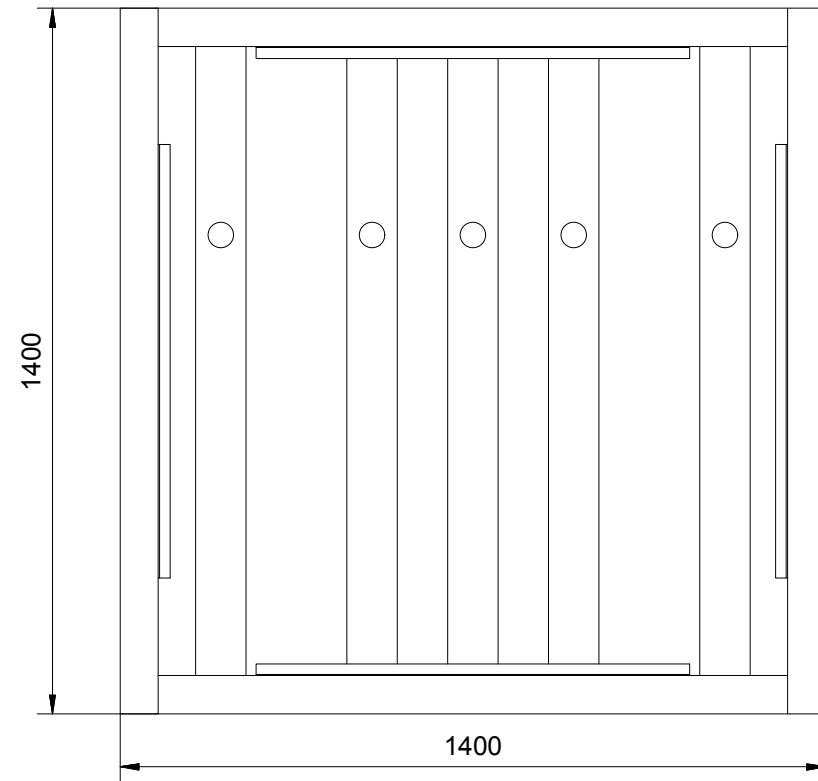

PALLET AT 73316

/ RP 101

Outside dimensions	1400 x 1400 x 150 mm
Max. load capacity	148 + ZN kg
Stackability (rack with tyres)	4
Stackability (collapsible)	20
Surface treatment	hot-dip galvanized
Additional equipment	-

This drawing is property of Avex Steel Products s.r.o. The copying, distribution and utilization of this document as well as the communication of its contents to others without expressed authorization is prohibited. Offenders will be held liable for the payment of damages.