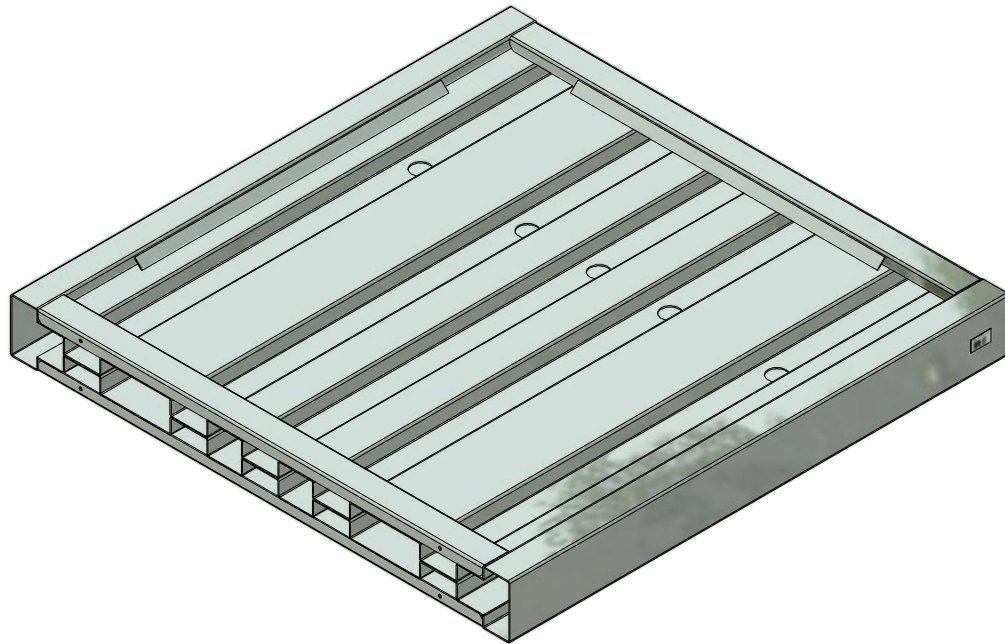

PALLET AT 73316

/ RP 101

Outside dimensions	1400 x 1400 x 150 mm
Max. load capacity	148 + ZN kg
Stackability (rack with tyres)	4
Stackability (collapsible)	20
Surface treatment	hot-dip galvanized
Additional equipment	-

This drawing is property of Avex Steel Products s.r.o. The copying, distribution and utilization of this document as well as the communication of its contents to others without expressed authorization is prohibited. Offenders will be held liable for the payment of damages.