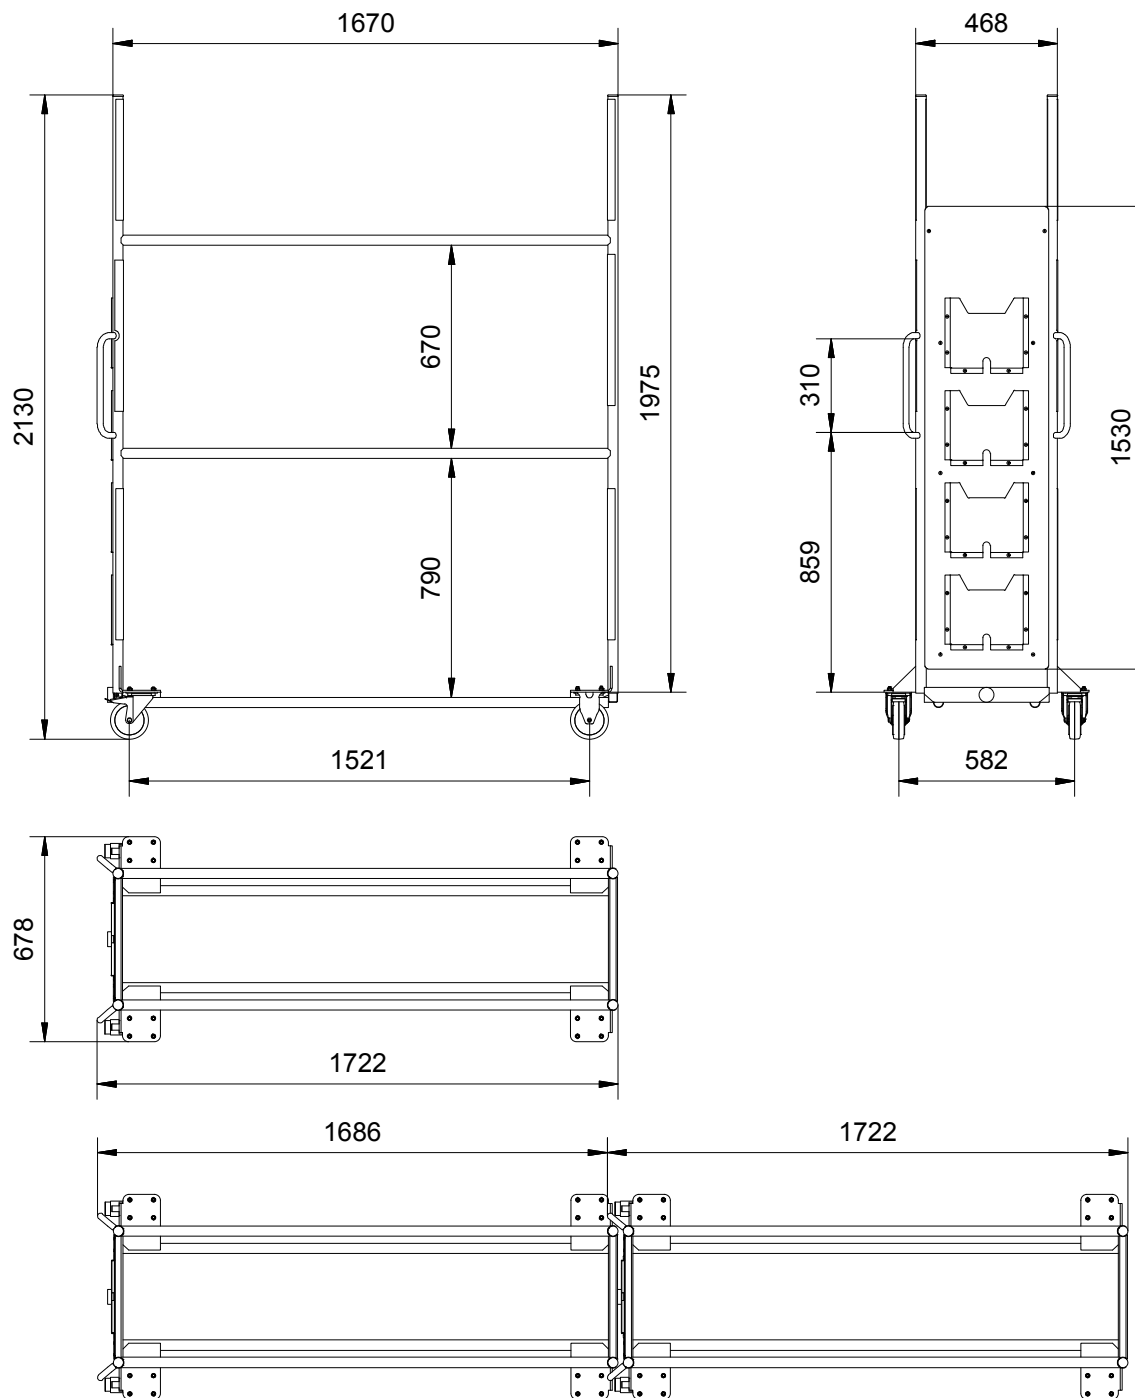

TROLLEY AT 93960

/ FOR TYRE STORAGE

Outside dimensions	1722 x 678 x 2130 mm
Max. load capacity	
Surface treatment	powder coating
Additional equipment	

AVEX[®]
STEEL PRODUCTS

tř. Tomáše Bati 1656, 765 02 Otrokovice
Czech Republic | Europe