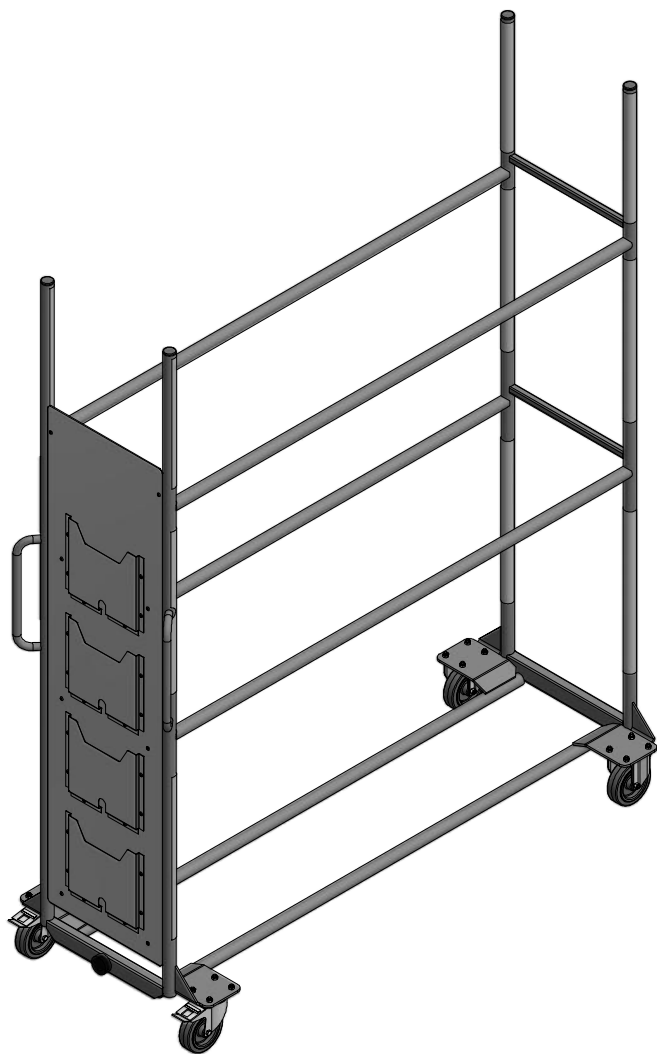

TROLLEY AT 93960

/ FOR TYRE STORAGE

Outside dimensions	1722 x 678 x 2130 mm
Max. load capacity	
Surface treatment	powder coating
Additional equipment	

AVEX[®]
STEEL PRODUCTS

tř. Tomáše Bati 1656, 765 02 Otrokovice
Czech Republic | Europe